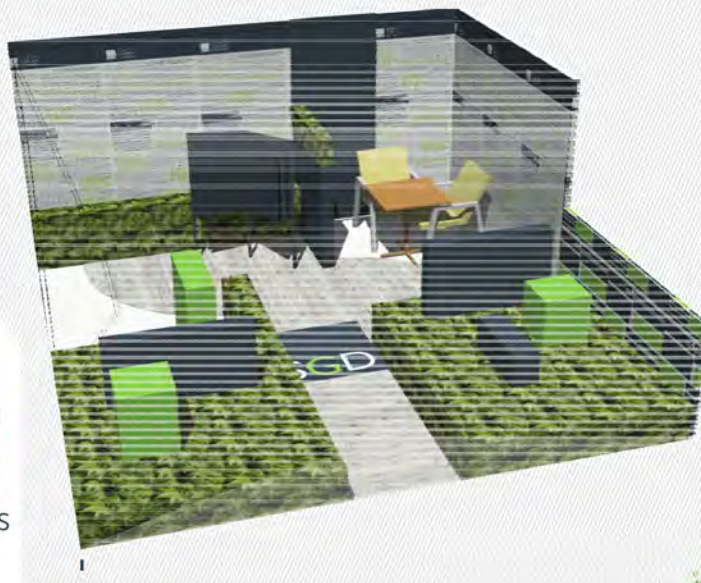

CHELSEA BECKONS

Society bringing its Fresh ideas to the 2012 Flower Show

The new Fresh Trade Stands category at the RHS Chelsea Flower Show will be home to the Society of Garden Designers this year with a stand designed by Amanda Patton MSGD and built by Bowles & Wyer Contracts. As the name implies, Fresh is the place for all things refreshing, bright and innovative and the SGD stand will be just that.

With bold colour-block planting from Palmstead nurseries set among large cubes in SGD corporate colours and an eye-catching wallpaper backdrop, it has a strong abstract feel. The hard landscaping will be supplied by Stockscape and contemporary furniture from Gloster will complete the look.

As in previous years, visitors will be able to receive a free garden design consultation from the stand, meet participating Registered Members and see their work on a series of posters displayed within the stand.