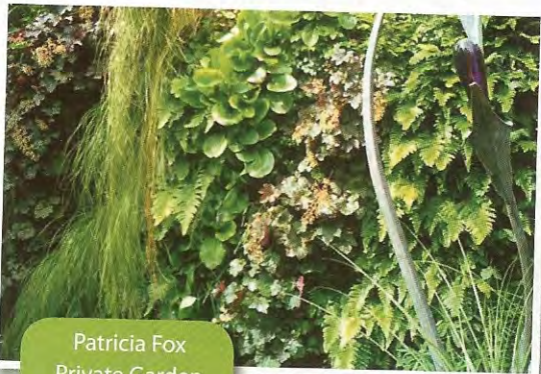

**DESIGN EXCELLENCE AWARD
UNDER £50,000**

Principal Winner: Patricia Fox

Project: Private Garden

**Winners: Liz Saward, Nigel Philips, Rebecca Crowley,
Susan McLaughlin**

Patricia Fox
Private Garden