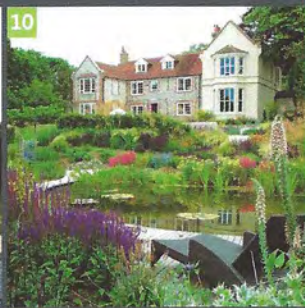

The Finalists

9) JOHN WYER FSGD

PROJECT: **Maces Farm**
www.bowleswyer.co.uk

10) IAN KITSON FSGD

PROJECT: **Follers Manor**
www.iankitson.com

11) PATRICIA FOX MSGD

PROJECT: **Maltese Road**
www.aralia.org.uk
Photo: John Glover

12) CHARLOTTE ROWE MSGD

PROJECT: **Erpingham Road**
www.charlotterowe.com
Photo: Marianne Majerus

13) STUART CRAINE MSGD

PROJECT: **Horbury Crescent**
www.stuartcraine.com
Photo: Marianne Majerus

14) TIM MACKLEY (PRE-REGISTERED MEMBER)

PROJECT: **Carson Road**
www.timmackley.co.uk

15) LYNNE MARCUS (PRE-REGISTERED MEMBER)

PROJECT: **Linnell Drive**
www.lynnemarcus.com

16) HUGO BUGG (PRE-REGISTERED MEMBER)

PROJECT: **Bridesmead**
www.hugobugg.com

In association with