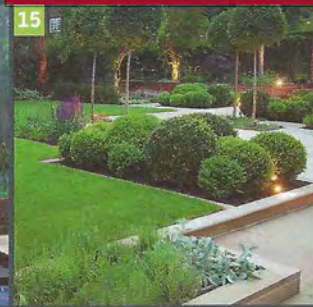

The Finalists

9) JOHN WYER FSGD

PROJECT: **Maces Farm**
www.bowleswyer.co.uk

10) IAN KITSON FSGD

PROJECT: **Follers Manor**
www.iankitson.com

11) PATRICIA FOX MSGD

PROJECT: **Maltese Road**
www.aralia.org.uk
Photo: John Glover

12) CHARLOTTE ROWE MSGD

PROJECT: **Erpingham Road**
www.charlotterowe.com
Photo: Marianne Majerus

13) STUART CRAINE MSGD

PROJECT: **Horbury Crescent**
www.stuartcraine.com
Photo: Marianne Majerus

14) TIM MACKLEY (PRE-REGISTERED MEMBER)

PROJECT: **Carson Road**
www.timmackley.co.uk

15) LYNNE MARCUS (PRE-REGISTERED MEMBER)

PROJECT: **Linnell Drive**
www.lynnemarcus.com

16) HUGO BUGG (PRE-REGISTERED MEMBER)

PROJECT: **Bridesmead**
www.hugobugg.com

In association with