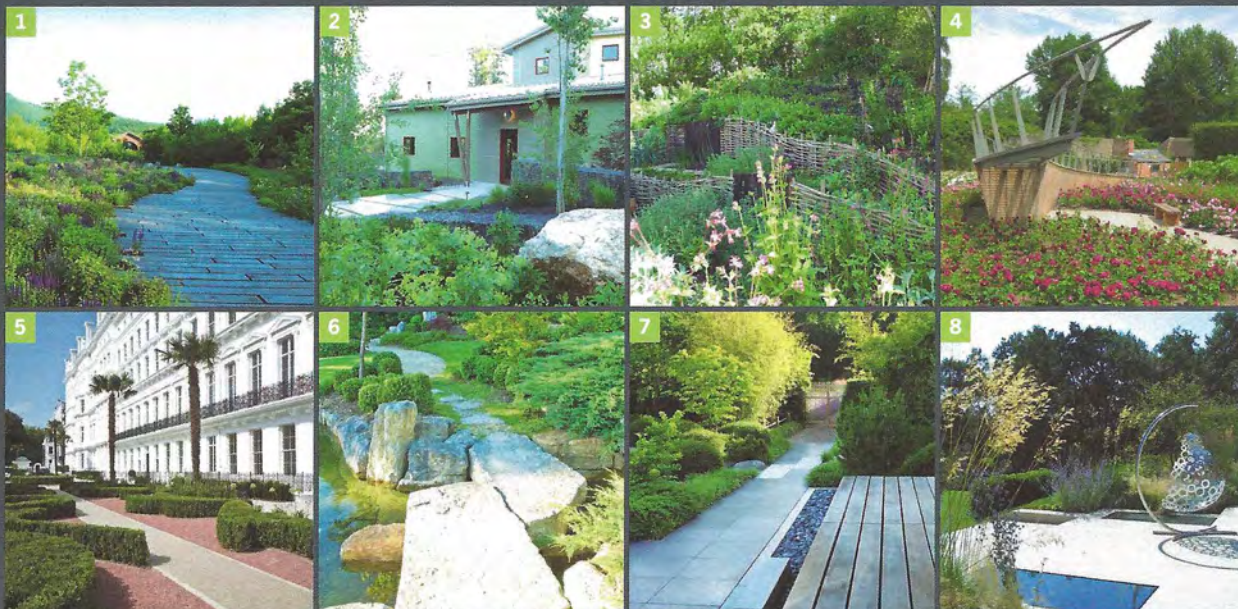

The Finalists

1) DAN PEARSON MSGD

PROJECT: Tokachi Millennium Forest, Japan
www.danpearsonstudio.com

2) JOHN WYER FSGD

PROJECT: Spokane, USA
www.bowleswyer.co.uk

3) CATHERINE HEATHERINGTON MSGD ALEX JOHNSON MSGD

PROJECT: Flatford Wildlife Garden (RSPB)
www.chdesigns.co.uk
www.elemental-landscape-architects.co.uk

4) ANDREW WILSON FSGD

PROJECT: Savill Rose Garden
www.wmstudio.co.uk

5) JOHN WYER FSGD

PROJECT: The Lancasters
www.bowleswyer.co.uk

6) IAN SMITH MSGD

PROJECT: Brightling Down Farm
www.acreswild.co.uk

7) DEBBIE ROBERTS MSGD

PROJECT: Hyde House
www.acreswild.co.uk
Photo: Marianne Majerus

8) ANDREW WILSON FSGD

PROJECT: Lakehouse
www.wmstudio.co.uk

In association with